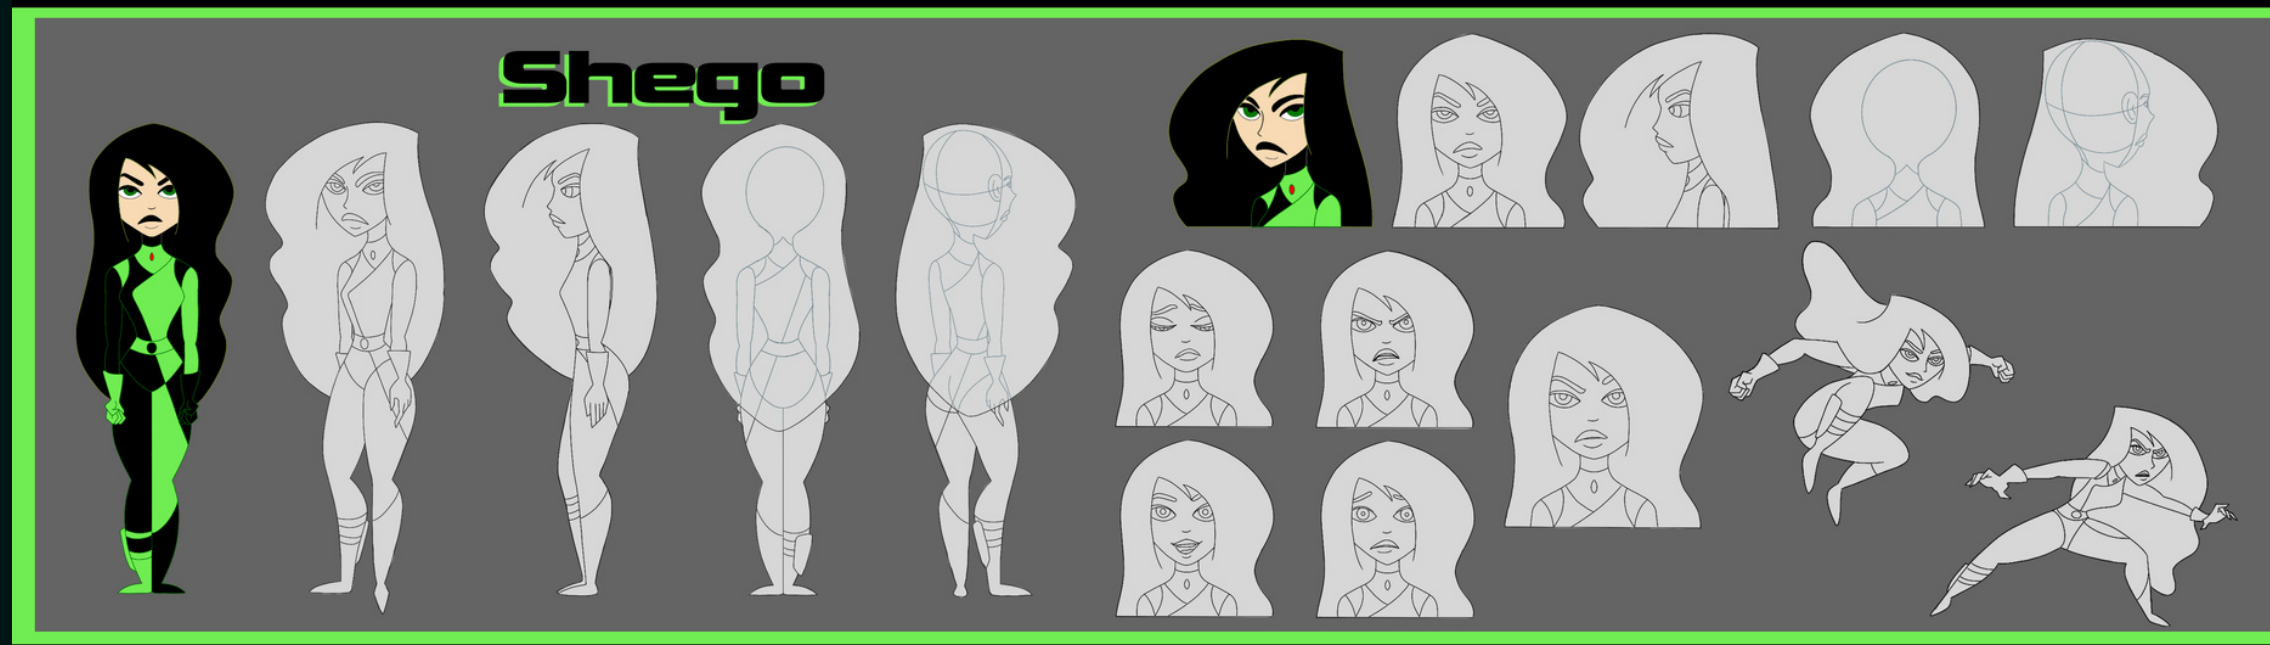

KENNEDY JERNIGAN

ILLUSTRATION

## Velma Dankley

A modernized, East Coast character concept design of Velma Dinkley from Scooby-Doo. This character sheets includes a 5 point character and head turnaround, 5 facial expressions, and 2 action poses.

## Royal Pirates Character and Prop Design

A digital character concept line up and prop design created using Procreate.

Shego from Kim Possible Character Study

Billie Eilish in Kim Possible Character Design

IN THE REALM OF SHADOWS, WHERE RUTHLESS POWER THRIVES AND TREACHERY HIDES BEHIND EVERY VEIL, EMERGES THE TALE OF THE QUEEN OF DARKNESS. THIS ENTHRALLING FANTASY NOVEL CHRONICLES THE PERILOUS JOURNEY OF A REMARKABLE FEMALE ASSASSIN WHO SHATTERS THE BOUNDARIES OF EXPECTATION.