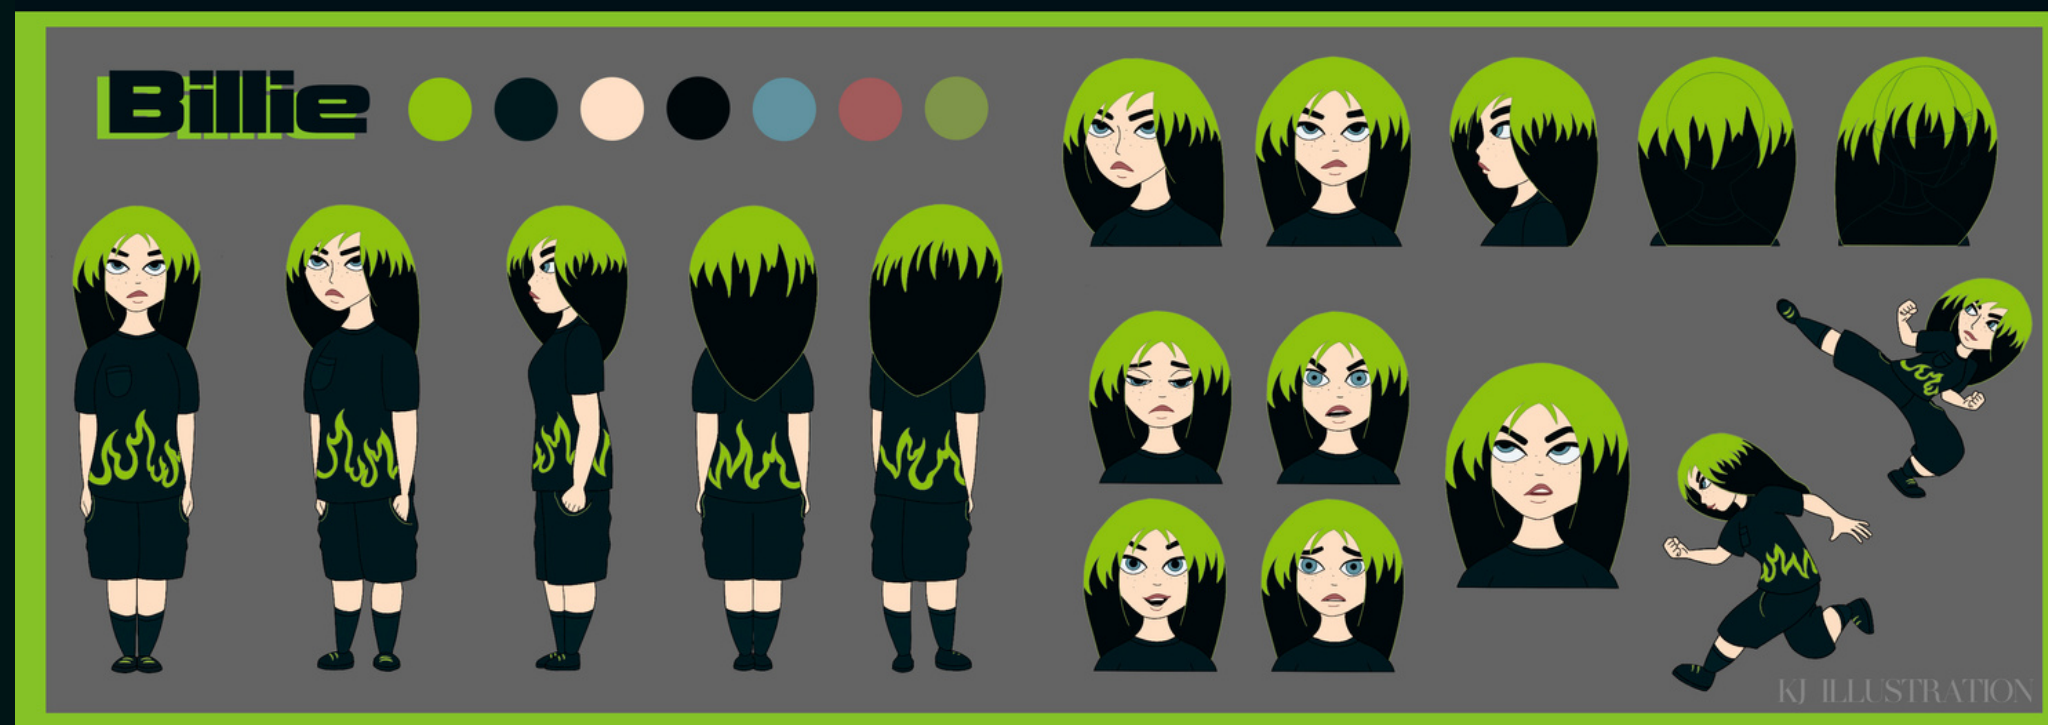

Billie Eilish in Kim Possible Character Design

These character sheets include a 5 point character and head turnaround, 5 facial expressions, and 2 action poses.