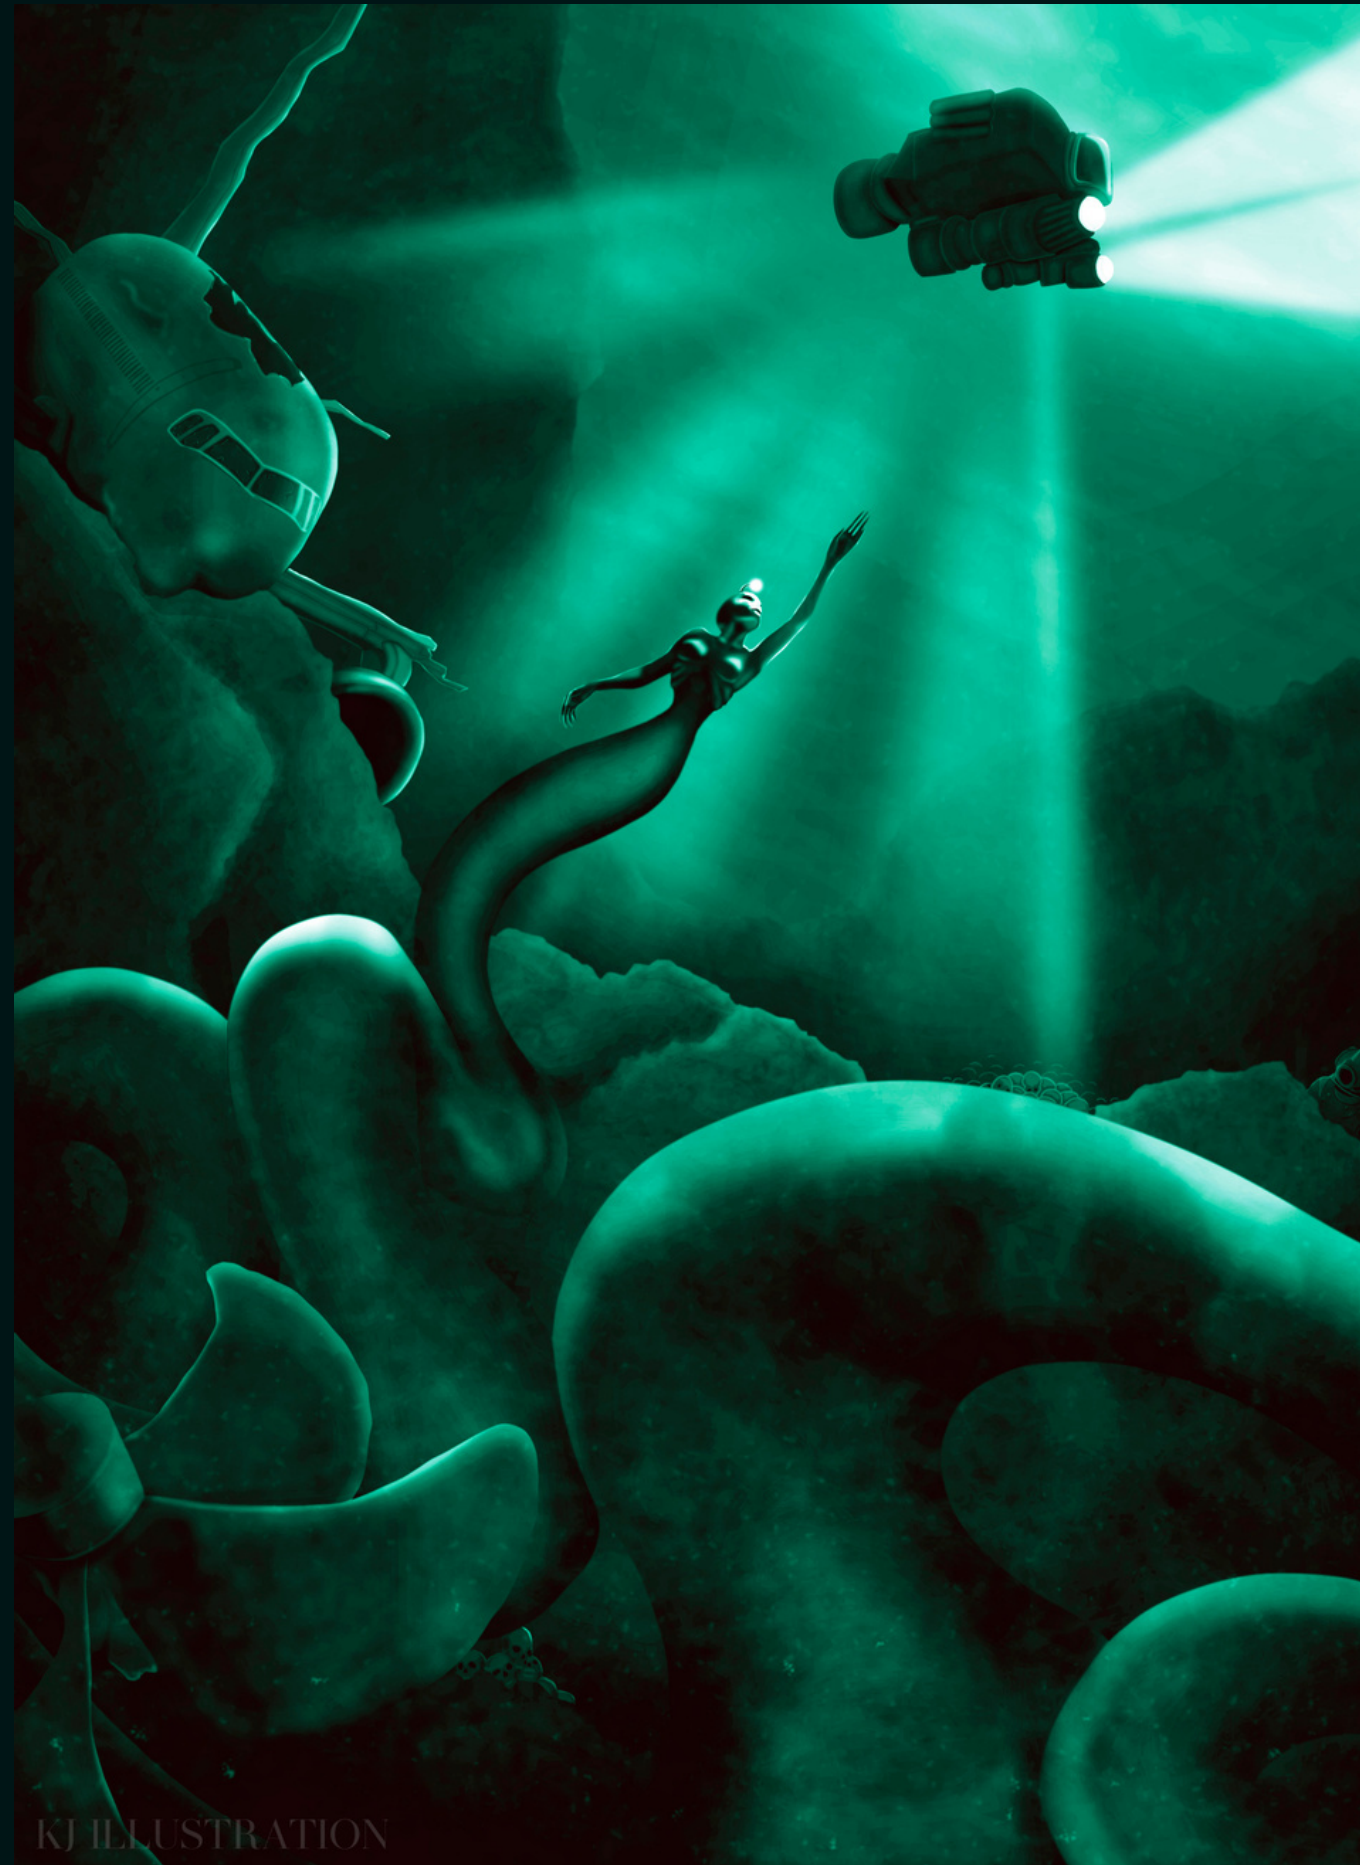

## Vitriolic

A dark fantasy twist of Dorothy vs the Wicked Witch of the West from The Wizard of Oz.

Digital Illustration  
Art Studio Pro, Procreate,  
Photoshop

KJ ILLUSTRATION

## Desolate

This piece is loosely based on the characters Hansel and Gretel from the Grimm's Fairy Tales. This rendition is set in an abandoned mall during a post apocalyptic nuclear winter.

Digital Illustration  
Art Studio Pro, Procreate,  
Photoshop

KJ ILLUSTRATION

## Kneel Before Your Queen

Lilith, a female figure found in Mesopotamian and Judaic mythology who is sometimes referred to as Satan's Concubine, The Mother of all Demons.

Digital Illustration  
Art Studio Pro, Procreate,  
Photoshop