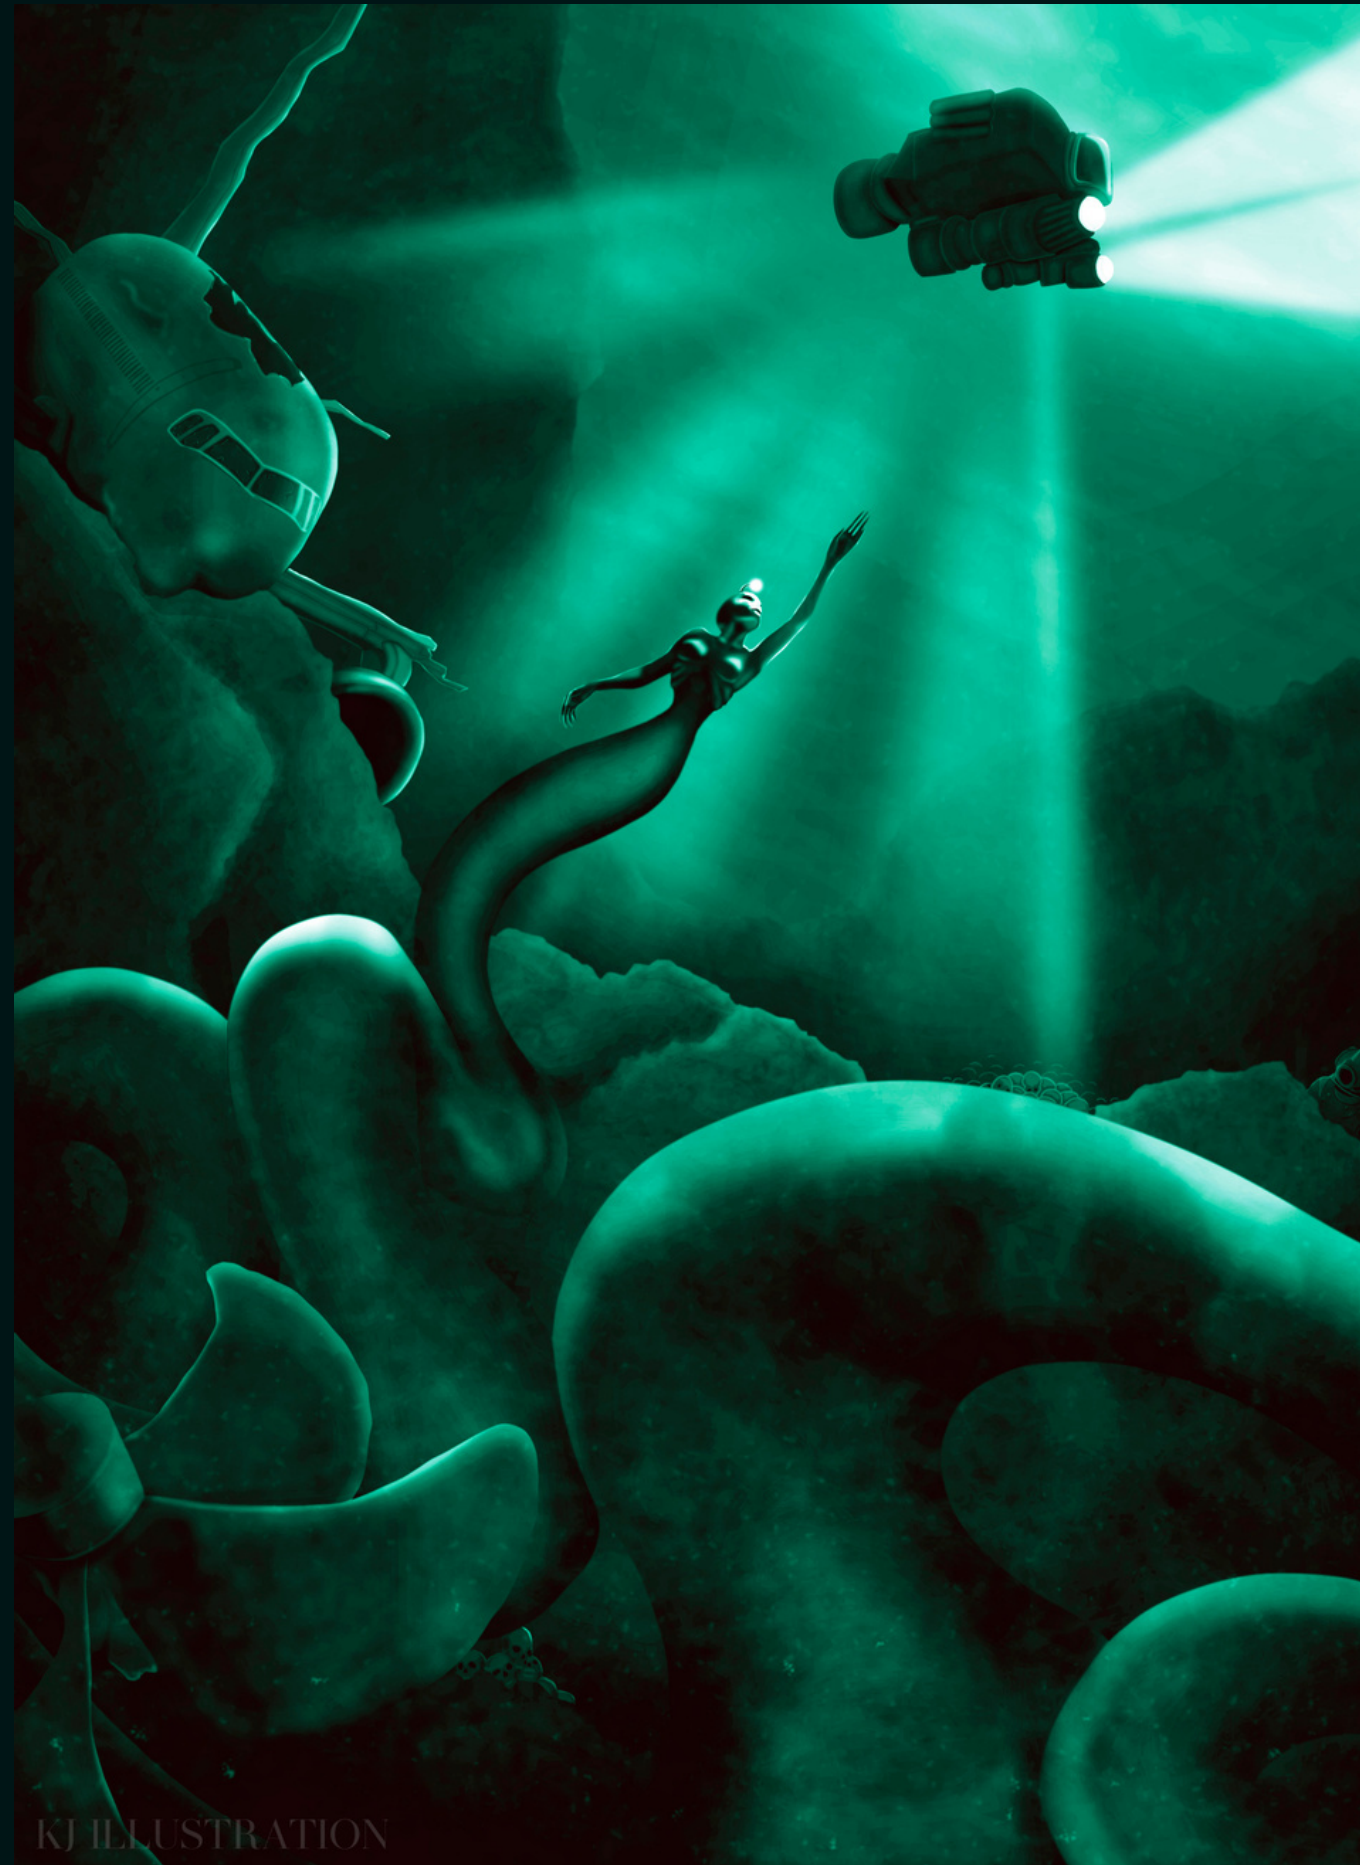

Thalassophobia

Thalassophobia is defined as an intense phobia or fear of large or deep water, and the many secrets that water may hide.

Digital Illustration
Art Studio Pro, Procreate,
Photoshop