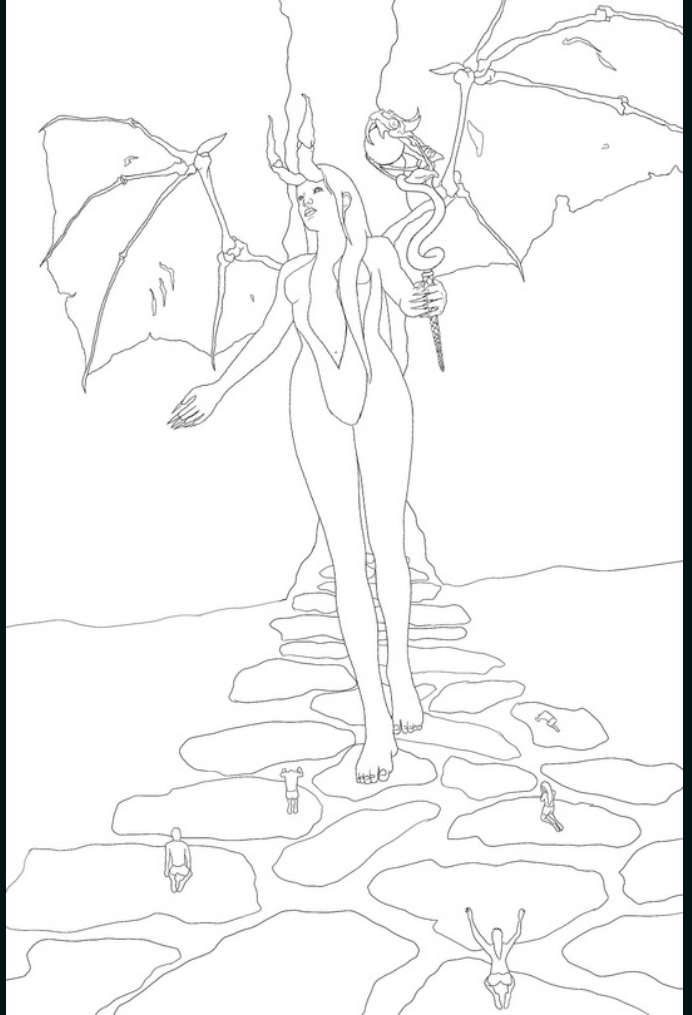

*Kneel Before Your Queen is a reimagining of one of my previous illustrations, Lilith the Queen of Hell