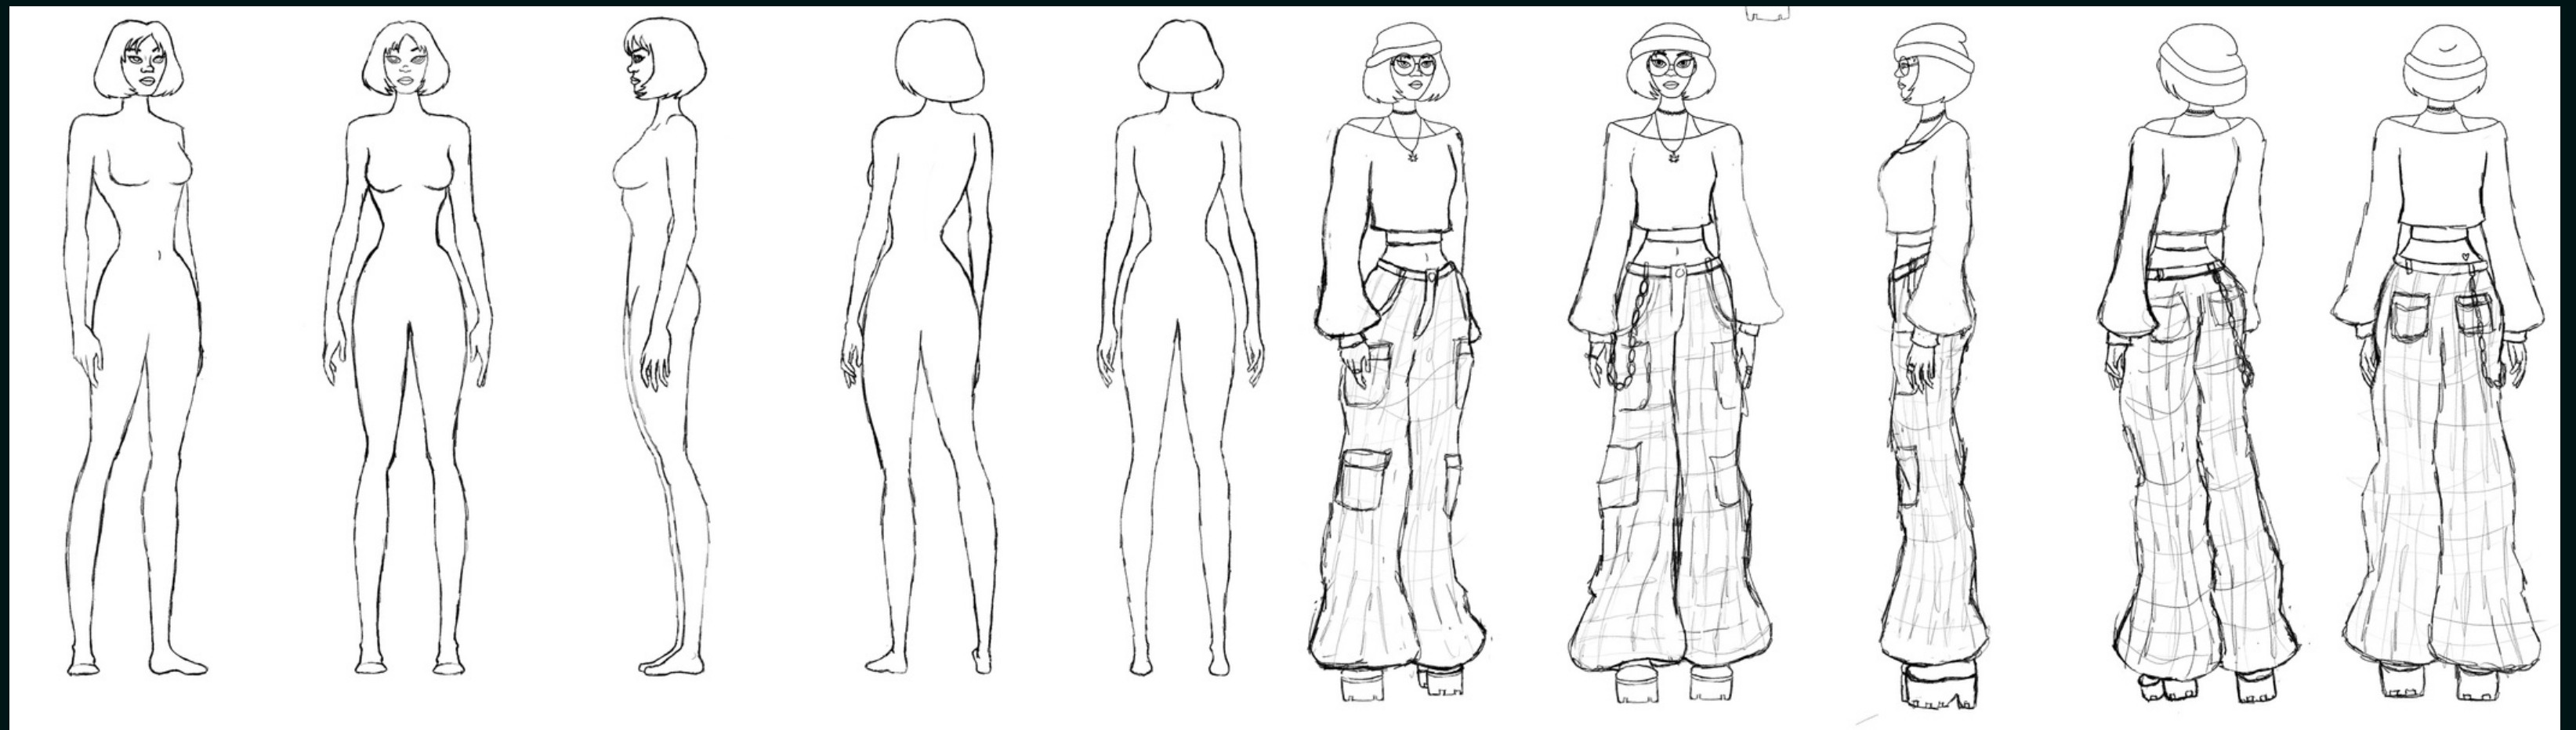

Preliminary Work for Velma Dankley