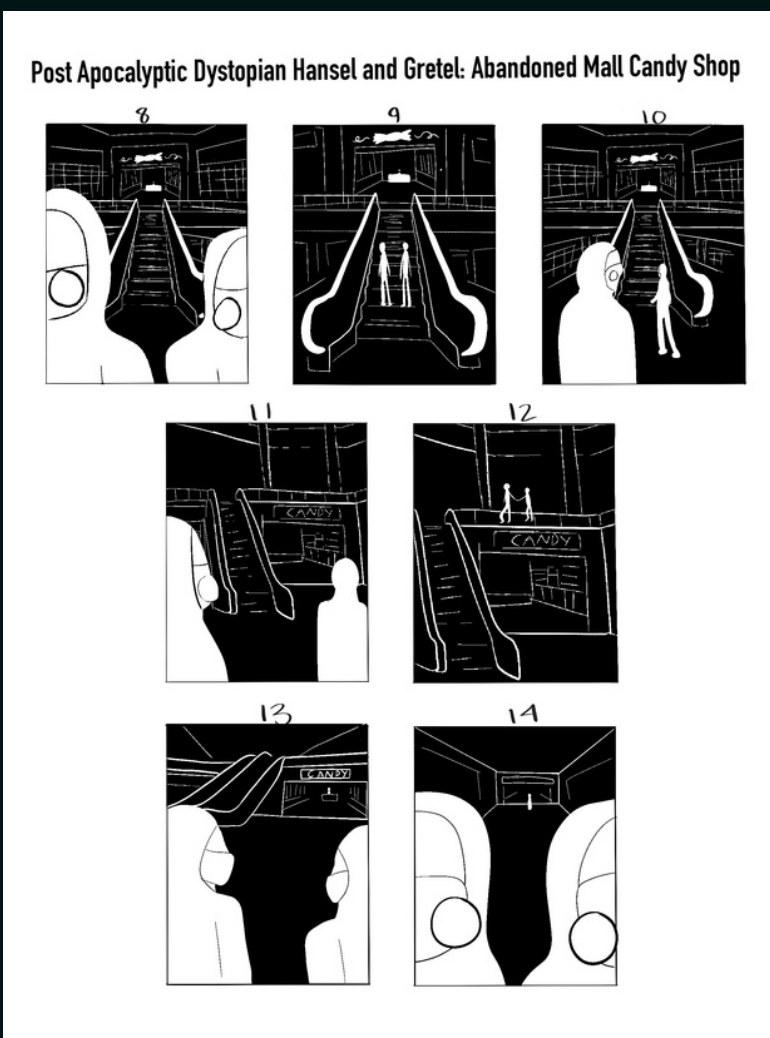

Preliminary Work for Desolate