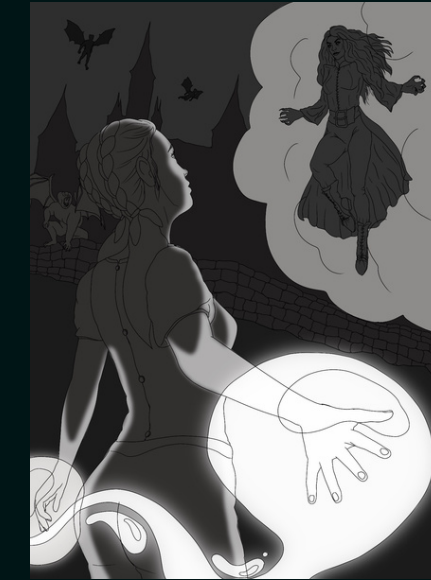

FANTASY ILLUSTRATIONS

Vitriolic

A dark fantasy twist of Dorothy vs the Wicked Witch of the West from The Wizard of Oz.

Digital Illustration
Art Studio Pro, Procreate,
Photoshop

Preliminary Work for Vitriolic

*First Rendition of Vitriolic and Pre work

KJ ILLUSTRATION

Dr. Sleep Paralysis

Based off of the concept of sleep paralysis demons, a malevolent presence that some experience lurking near them during an episode of sleep paralysis.

Digital Illustration
Art Studio Pro, Procreate,
Photoshop

Preliminary Work for Dr. Sleep Paralysis

Desolate

This piece is loosely based on the characters Hansel and Gretel from the Grimm's Fairy Tales. This rendition is set in an abandoned mall during a post apocalyptic nuclear winter.