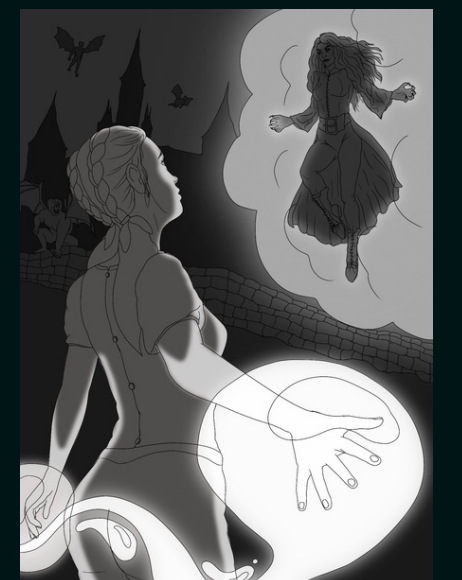

FANTASY ILLUSTRATIONS

Vitriolic

A dark fantasy twist of Dorothy vs the Wicked Witch of the West from The Wizard of Oz.

Digital Illustration
Art Studio Pro, Procreate,
Photoshop

Preliminary Work for Vitriolic

*First Rendition of Vitriolic and Pre work

KJ ILLUSTRATION

Dr. Sleep Paralysis

Based off of the concept of sleep paralysis demons, a malevolent presence that some experience lurking near them during an episode of sleep paralysis.

Digital Illustration
Art Studio Pro, Procreate,
Photoshop

Preliminary Work for Dr. Sleep Paralysis

Desolate

This piece is loosely based on the characters Hansel and Gretel from the Grimm's Fairy Tales. This rendition is set in an abandoned mall during a post apocalyptic nuclear winter.