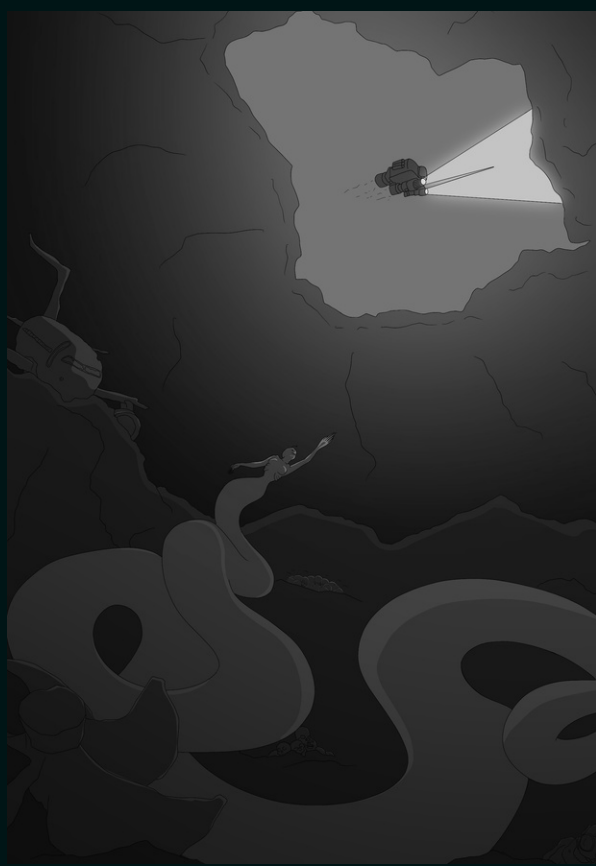

Preliminary Work for Thalassophobia