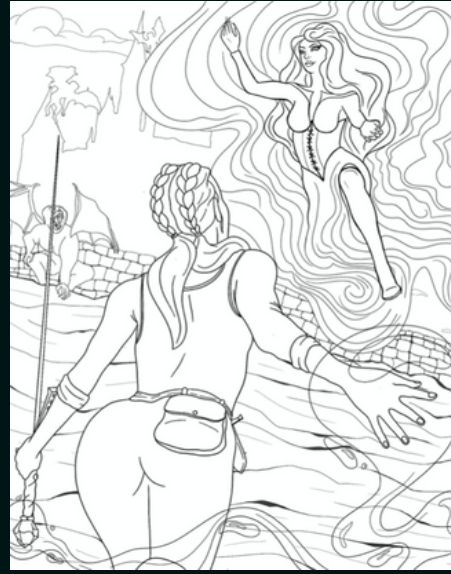

Preliminary Work for Velma Dankley

Billie Eilish in Kim Possible Character Design

This character sheet includes a 5 point character and head turnaround, 5 facial expressions, and 2 action poses.

Preliminary Work for Billie in Kim Possible

FANTASY ILLUSTRATIONS

Vitriolic

A dark fantasy twist of Dorothy vs the Wicked Witch of the West from The Wizard of Oz.

Digital Illustration
Art Studio Pro, Procreate,
Photoshop

Preliminary Work for Vitriolic

*First Rendition of Vitriolic and Pre work

KJ ILLUSTRATION

Dr. Sleep Paralysis

Based off of the concept of sleep paralysis demons, a malevolent presence that some experience lurking near them during an episode of sleep paralysis.

Digital Illustration
Art Studio Pro, Procreate,
Photoshop

Preliminary Work for Dr. Sleep Paralysis

Desolate

This piece is loosely based on the characters Hansel and Gretel from the Grimm's Fairy Tales. This rendition is set in an abandoned mall during a post apocalyptic nuclear winter.