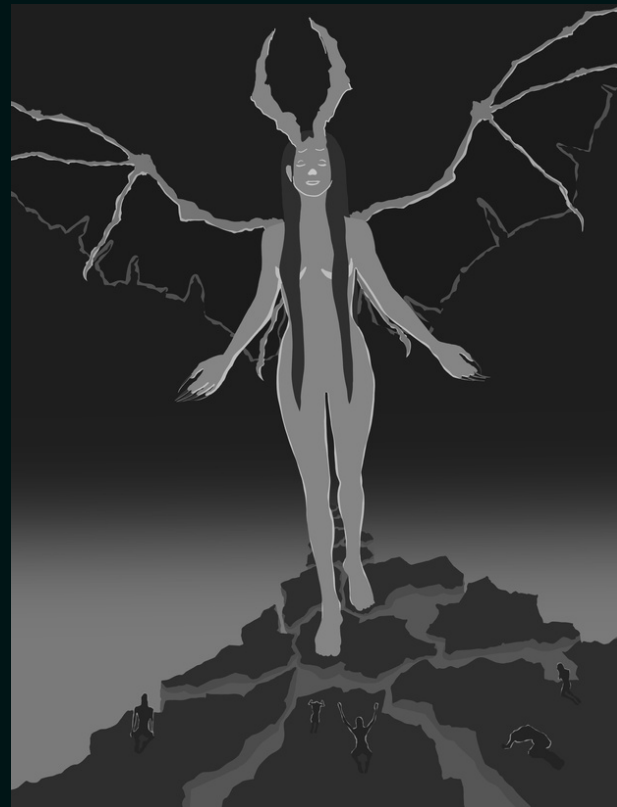

Preliminary Work for Kneel Before Your Queen

*Kneel Before Your Queen is a reimagining of one of my previous illustrations, Lilith the Queen of Hell