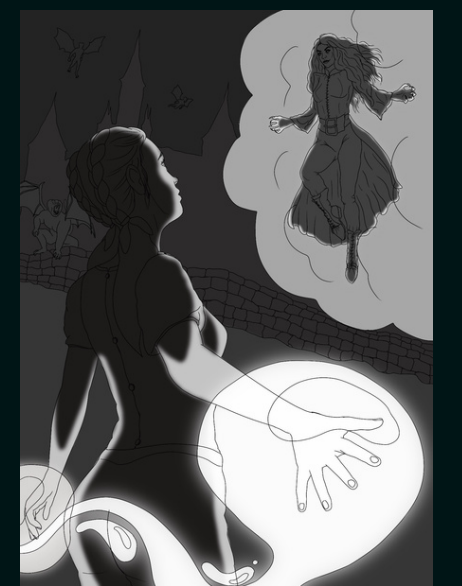

For additional information, please contact me via one of the social links above

CHARACTER AND PROP DESIGNS

Velma Dankley

A modernized, East Coast character concept design of Velma Dinkley from Scooby-Doo. This character sheets includes a 5 point character and head turnaround, 5 facial expressions, and 2 action poses.

FANTASY ILLUSTRATIONS

Vitriolic

A dark fantasy twist of Dorothy vs the Wicked Witch of the West from The Wizard of Oz.

Digital Illustration
Art Studio Pro, Procreate,
Photoshop

Preliminary Work for Vitriolic

*First Rendition of Vitriolic and Pre work

KJ ILLUSTRATION

Dr. Sleep Paralysis

Based off of the concept of sleep paralysis demons, a malevolent presence that some experience lurking near them during an episode of sleep paralysis.

Digital Illustration
Art Studio Pro, Procreate,
Photoshop

Preliminary Work for Dr. Sleep Paralysis

Desolate

This piece is loosely based on the characters Hansel and Gretel from the Grimm's Fairy Tales. This rendition is set in an abandoned mall during a post apocalyptic nuclear winter.