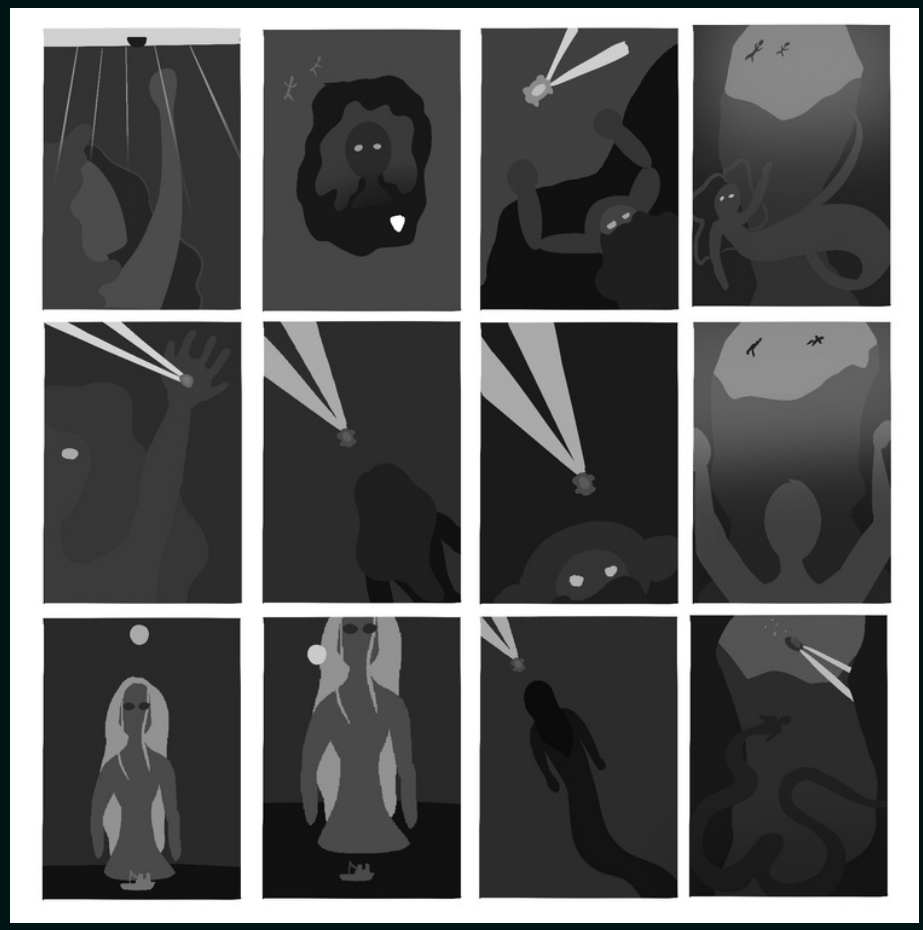

Preliminary Work for Thalassophobia