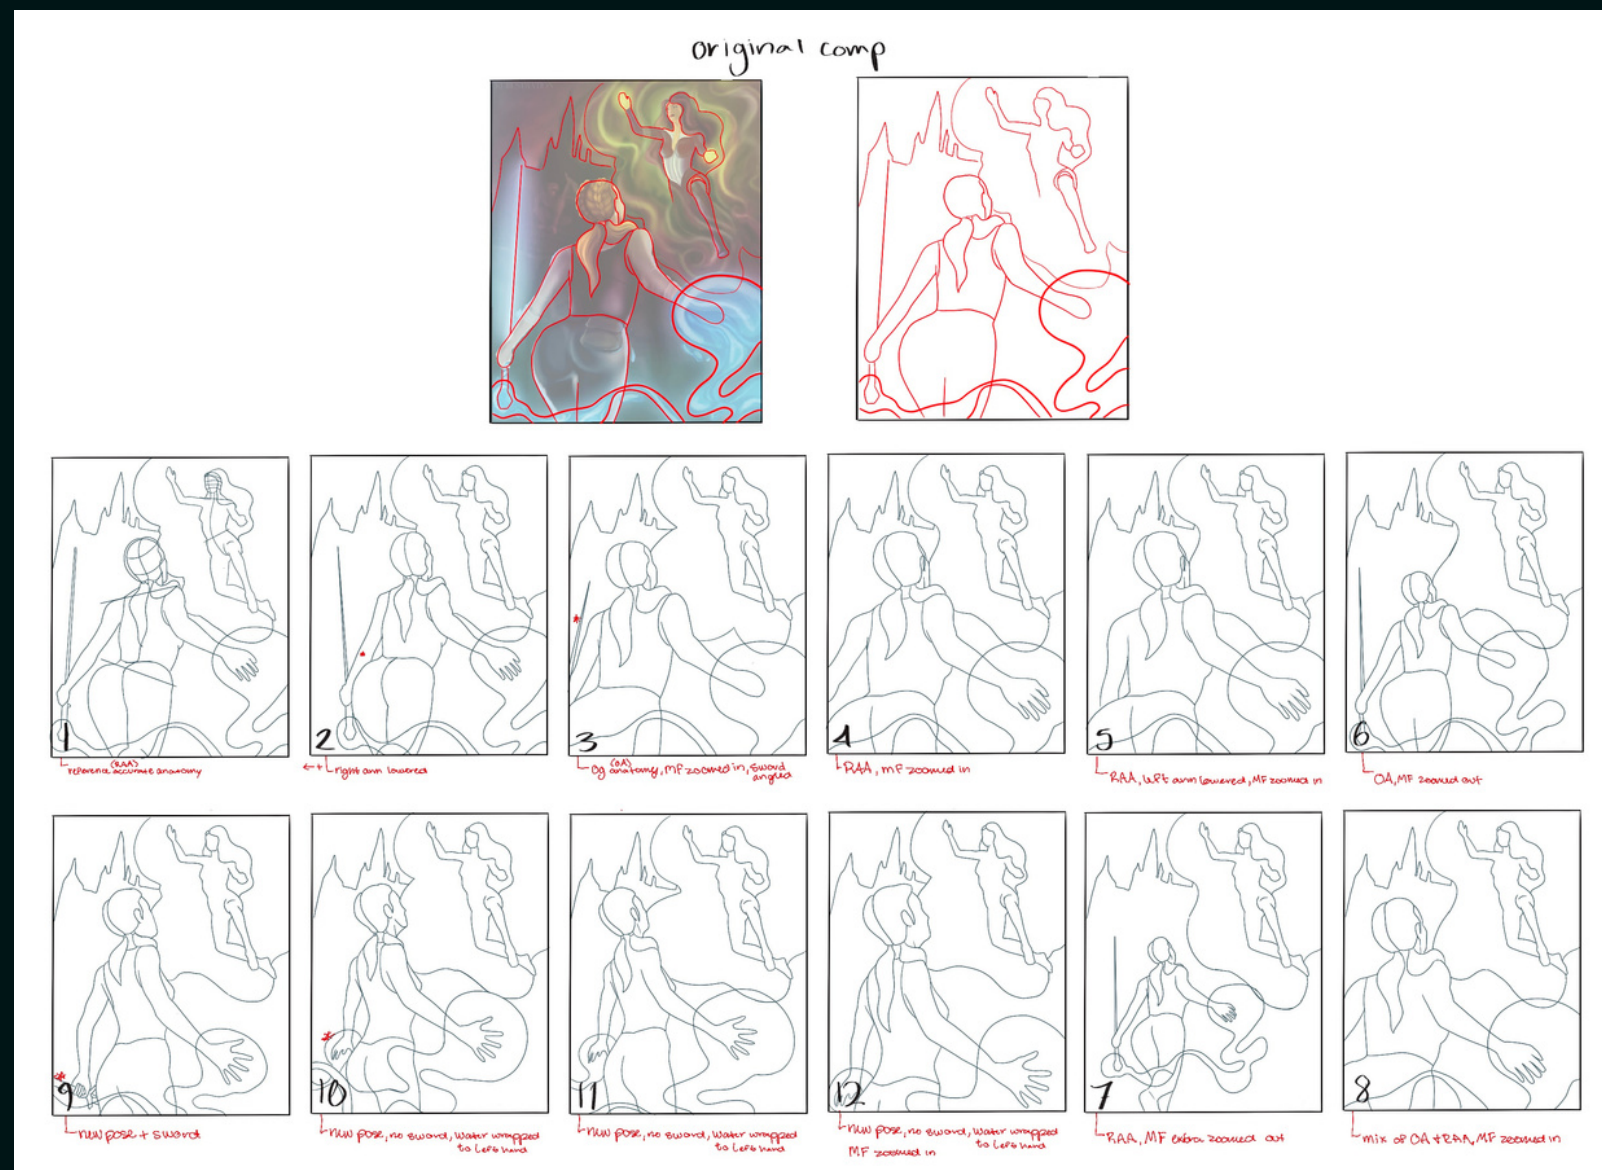

FANTASY ILLUSTRATIONS

Vitriolic

A dark fantasy twist of Dorothy vs the Wicked Witch of the West from The Wizard of Oz.

Digital Illustration
Art Studio Pro, Procreate,
Photoshop

Preliminary Work for Vitriolic

*First Rendition of Vitriolic and Pre work

KJ ILLUSTRATION

Dr. Sleep Paralysis

Based off of the concept of sleep paralysis demons, a malevolent presence that some experience lurking near them during an episode of sleep paralysis.

Digital Illustration
Art Studio Pro, Procreate,
Photoshop

Preliminary Work for Dr. Sleep Paralysis

Desolate

This piece is loosely based on the characters Hansel and Gretel from the Grimm's Fairy Tales. This rendition is set in an abandoned mall during a post apocalyptic nuclear winter.

Digital Illustration
Art Studio Pro, Procreate,
Photoshop

KJ ILLUSTRATION

Preliminary Work for Desolate

Kneel Before Your Queen

Lilith, a female figure found in Mesopotamian and Judaic mythology who is sometimes referred to as Satan's Concubine, The Mother of all Demons.