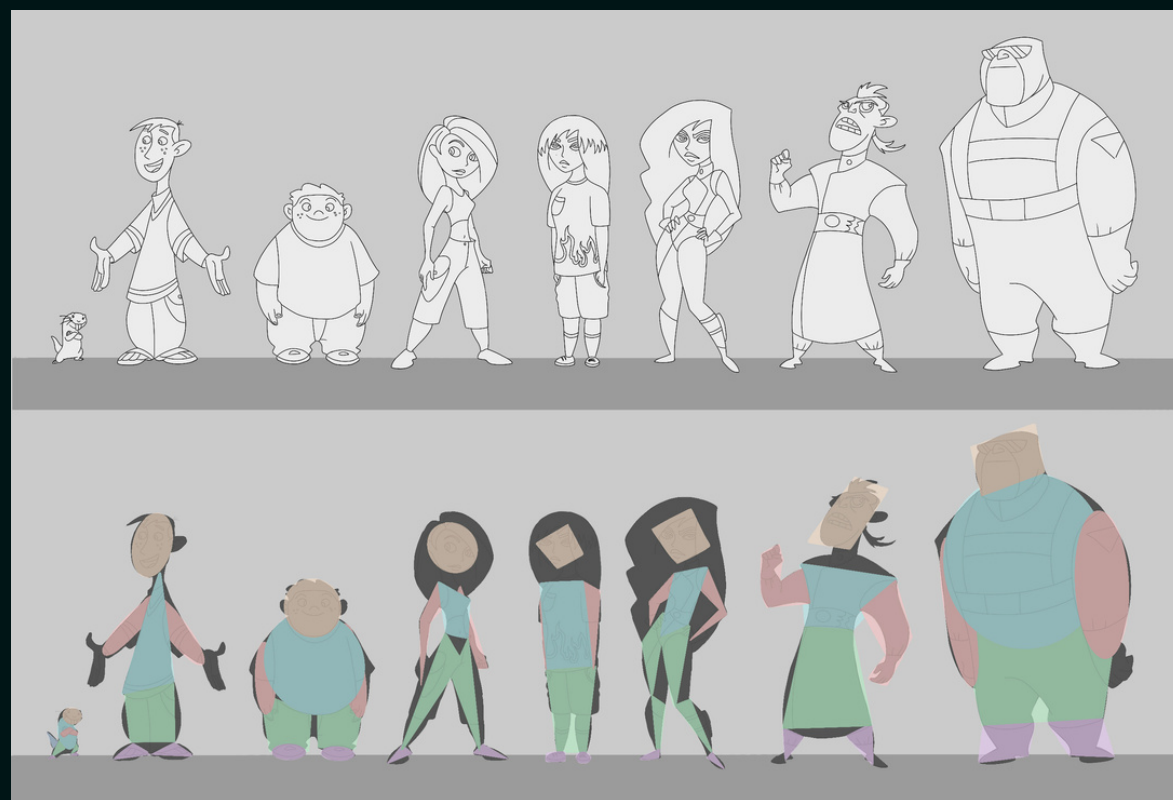

For additional information, please contact me via one of the social links above

CHARACTER AND PROP DESIGNS

Velma Dankley

A modernized, East Coast character concept design of Velma Dinkley from Scooby-Doo. This character sheets includes a 5 point character and head turnaround, 5 facial expressions, and 2 action poses.

Preliminary Work for Velma Dankley

Billie Eilish in Kim Possible Character Design

This character sheet includes a 5 point character and head turnaround, 5 facial expressions, and 2 action poses.

Preliminary Work for Billie in Kim Possible

FANTASY ILLUSTRATIONS

Vitriolic

A dark fantasy twist of Dorothy vs the Wicked Witch of the West from The Wizard of Oz.

Digital Illustration
Art Studio Pro, Procreate,
Photoshop

Preliminary Work for Vitriolic

*First Rendition of Vitriolic and Pre work

KJ ILLUSTRATION

Dr. Sleep Paralysis

Based off of the concept of sleep paralysis demons, a malevolent presence that some experience lurking near them during an episode of sleep paralysis.