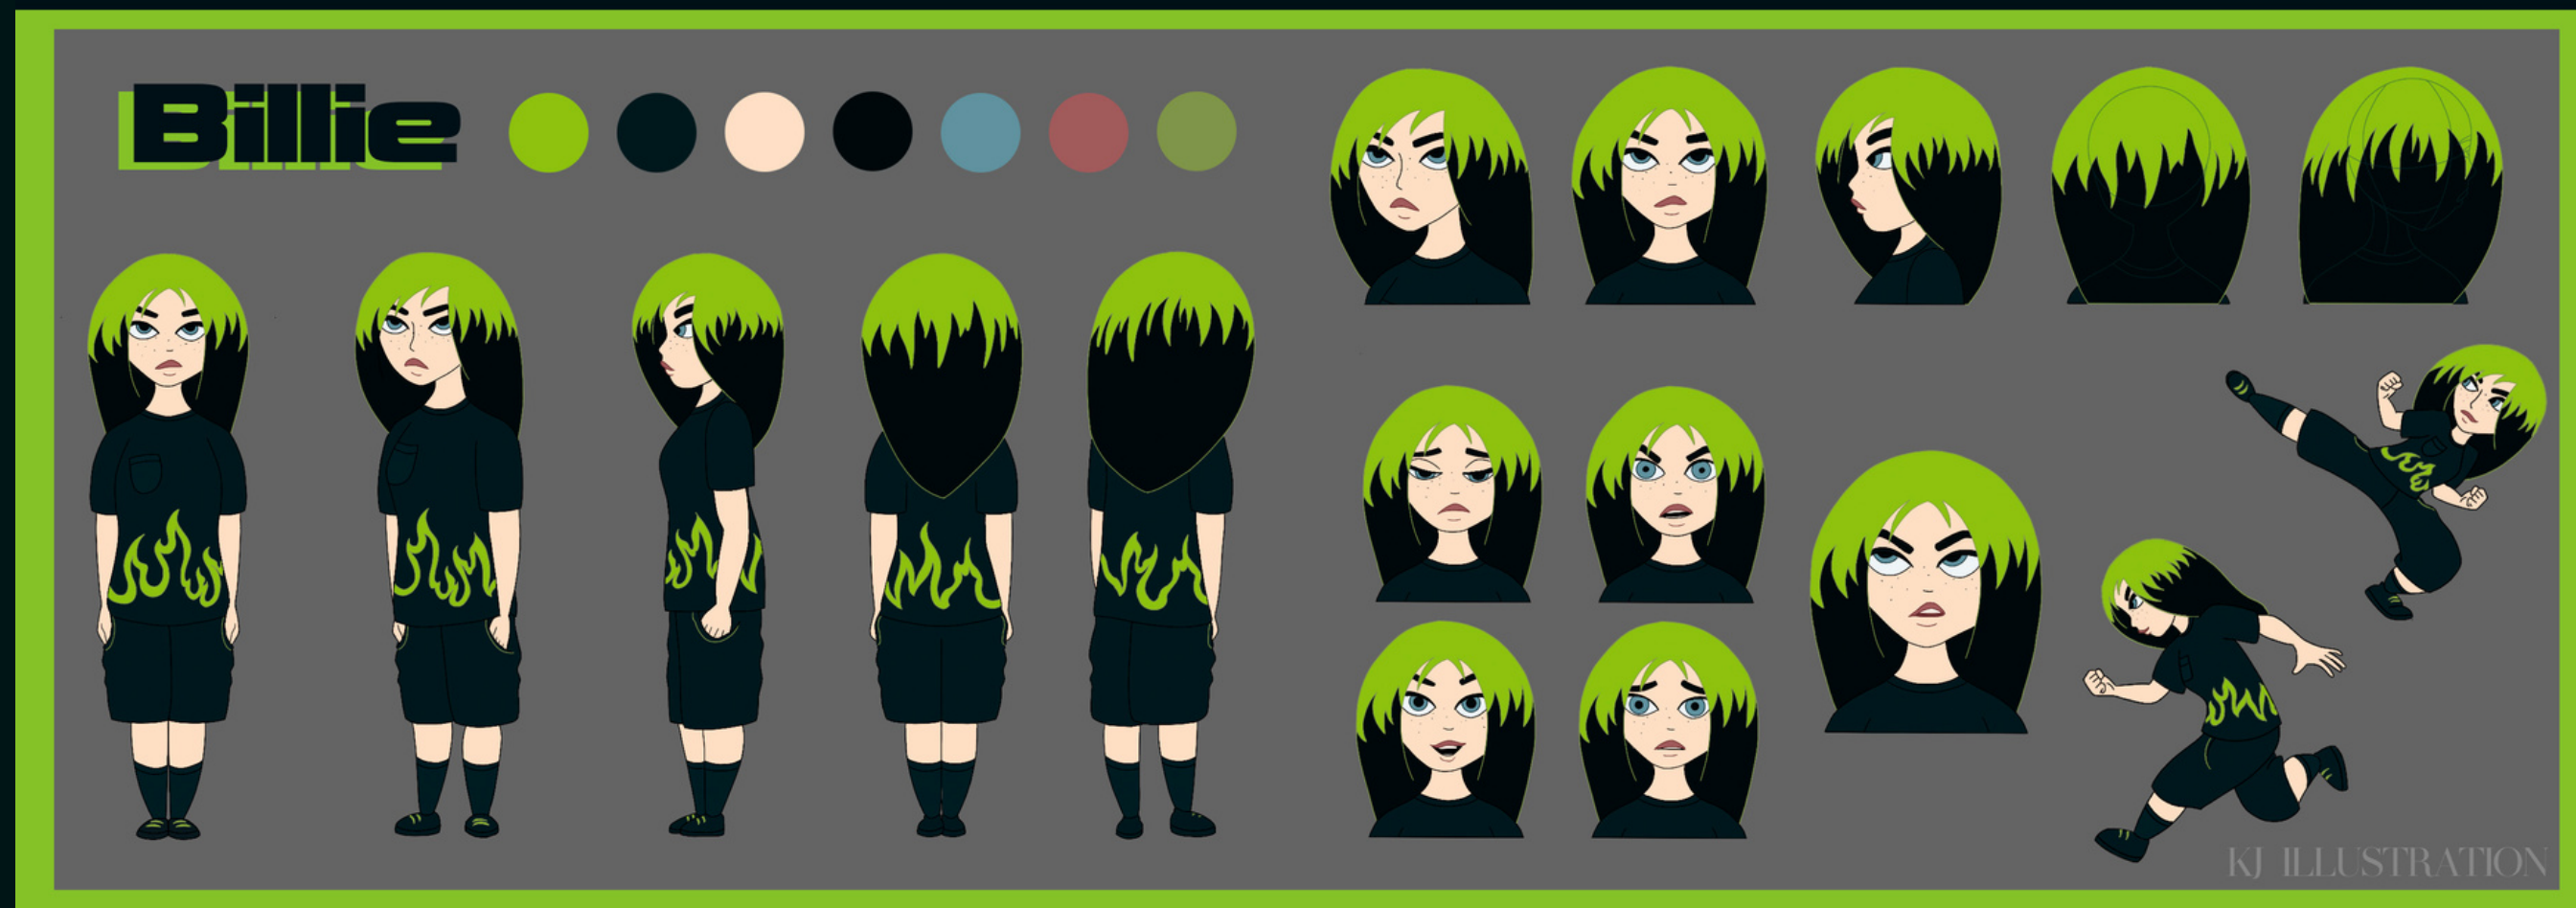

For additional information, please contact me via one of the social links above

CHARACTER AND PROP DESIGNS

Velma Dankley

A modernized, East Coast character concept design of Velma Dinkley from Scooby-Doo. This character sheets includes a 5 point character and head turnaround, 5 facial expressions, and 2 action poses.

Preliminary Work for Velma Dankley

Billie Eilish in Kim Possible Character Design

This character sheet includes a 5 point character and head turnaround, 5 facial expressions, and 2 action poses.

Preliminary Work for Billie in Kim Possible

FANTASY ILLUSTRATIONS

Vitriolic

A dark fantasy twist of Dorothy vs the Wicked Witch of the West from The Wizard of Oz.

Digital Illustration
Art Studio Pro, Procreate,
Photoshop

Preliminary Work for Vitriolic

Digital Illustration
Art Studio Pro, Procreate,
Photoshop

KJ ILLUSTRATION

Preliminary Work for Desolate

Kneel Before Your Queen

Lilith, a female figure found in Mesopotamian and Judaic mythology who is sometimes referred to as Satan's Concubine, The Mother of all Demons.