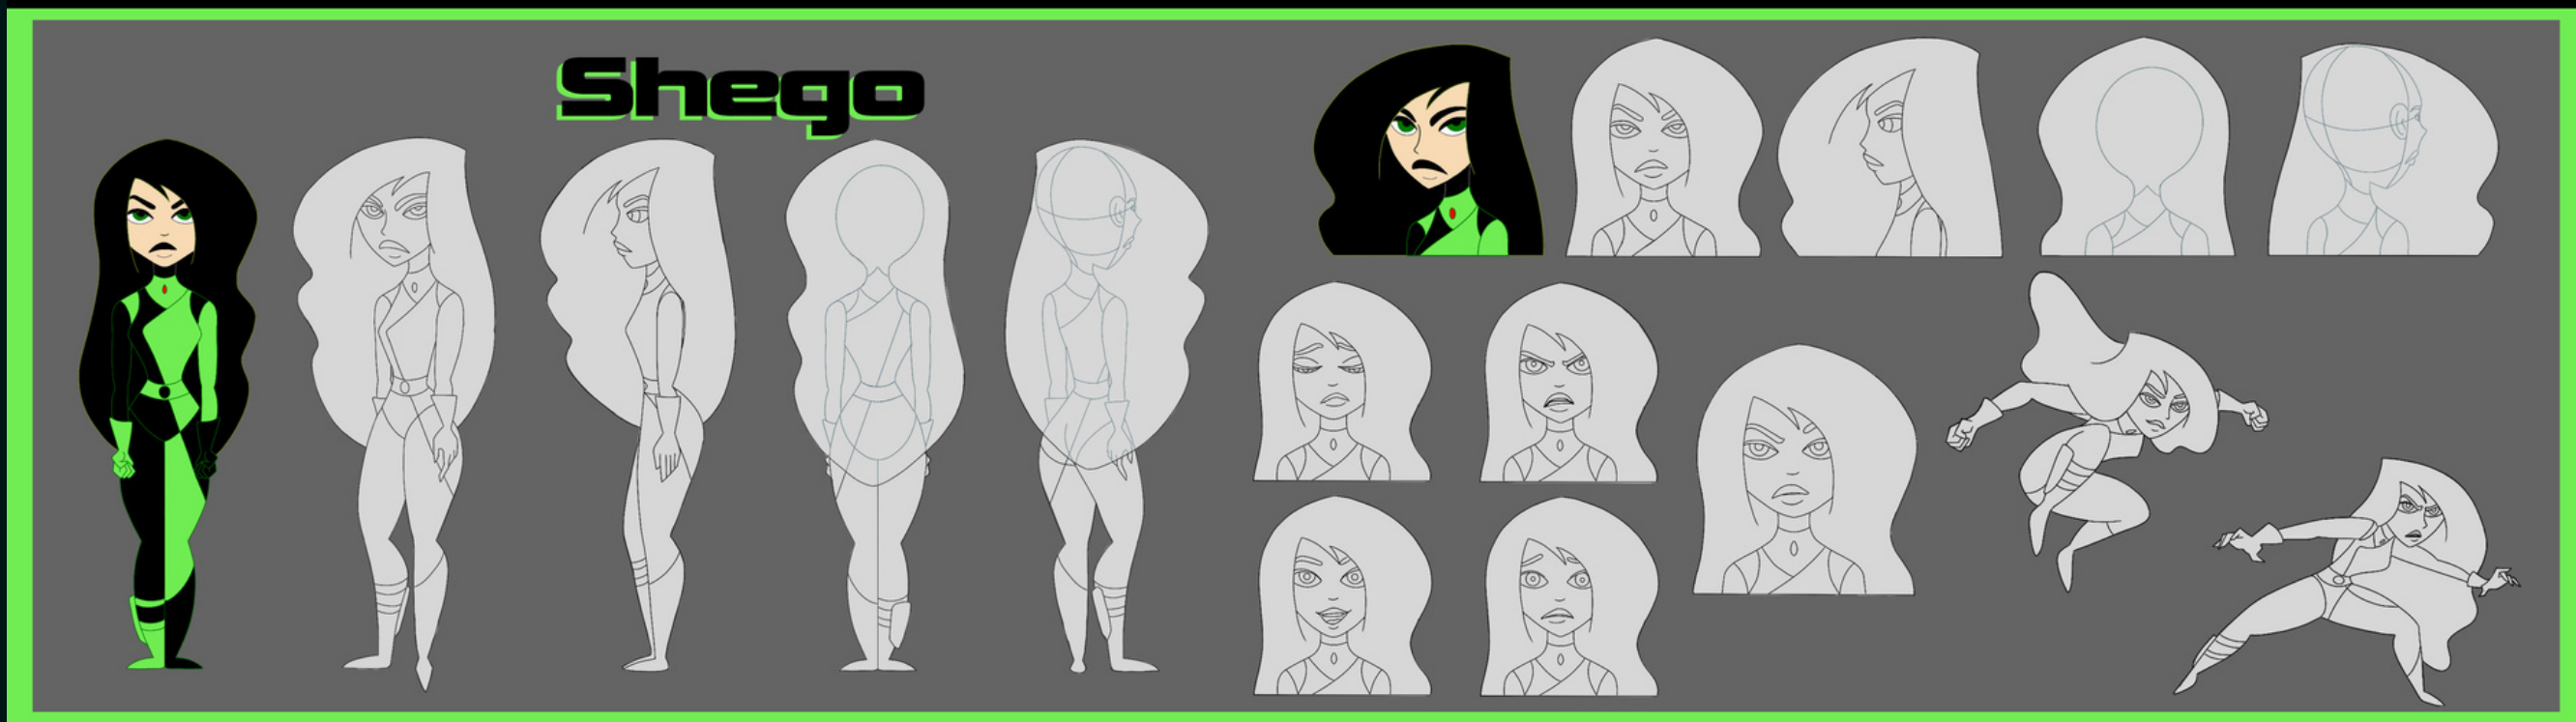

For additional information, please contact me via one of the social links above

CHARACTER AND PROP DESIGNS

Velma Dankley

A modernized, East Coast character concept design of Velma Dinkley from Scooby-Doo. This character sheets includes a 5 point character and head turnaround, 5 facial expressions, and 2 action poses.

Preliminary Work for Velma Dankley

Billie Eilish in Kim Possible Character Design

This character sheet includes a 5 point character and head turnaround, 5 facial expressions, and 2 action poses.

Preliminary Work for Billie in Kim Possible

FANTASY ILLUSTRATIONS

Vitriolic

A dark fantasy twist of Dorothy vs the Wicked Witch of the West from The Wizard of Oz.

Digital Illustration
Art Studio Pro, Procreate,
Photoshop

Preliminary Work for Vitriolic

*First Rendition of Vitriolic and Pre work

KJ ILLUSTRATION

Dr. Sleep Paralysis

Based off of the concept of sleep paralysis demons, a malevolent presence that some experience lurking near them during an episode of sleep paralysis.