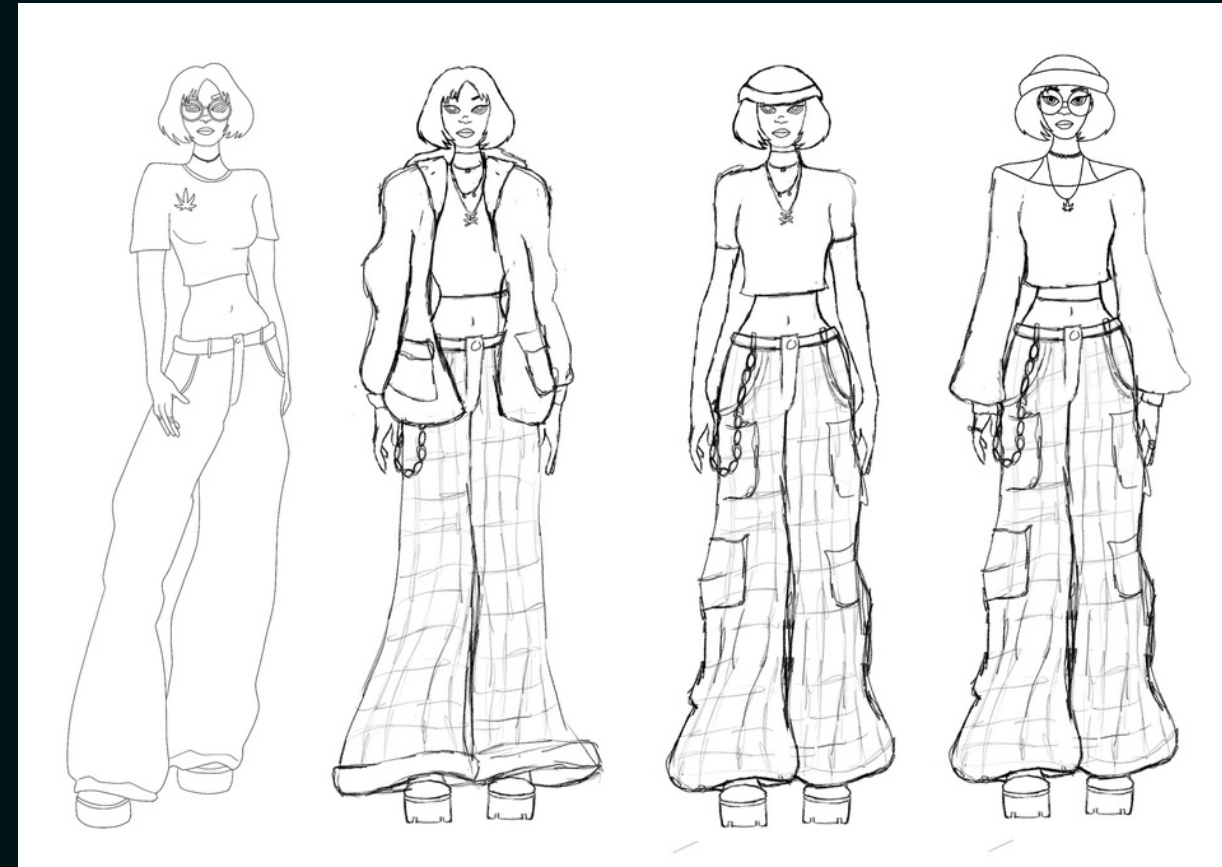

Preliminary Work for Velma Dankley