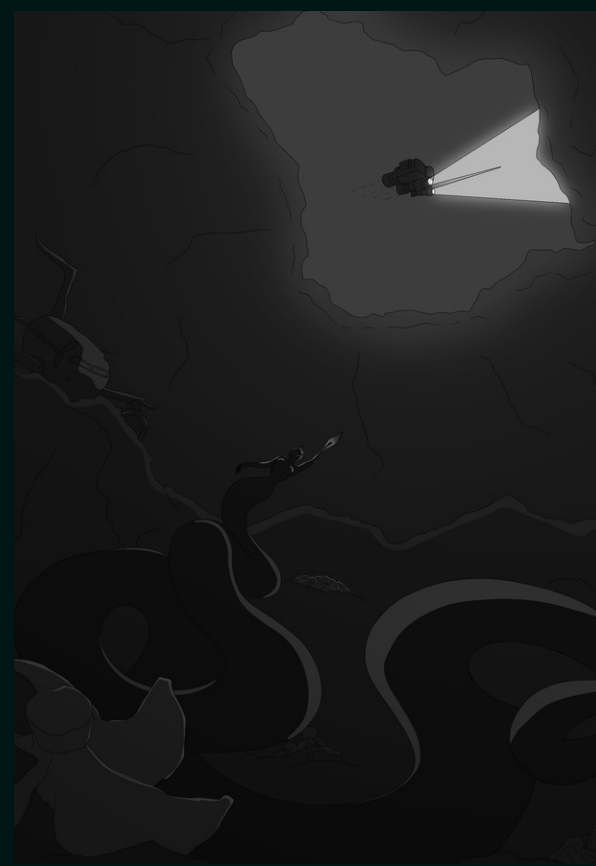

Preliminary Work for Thalassophobia