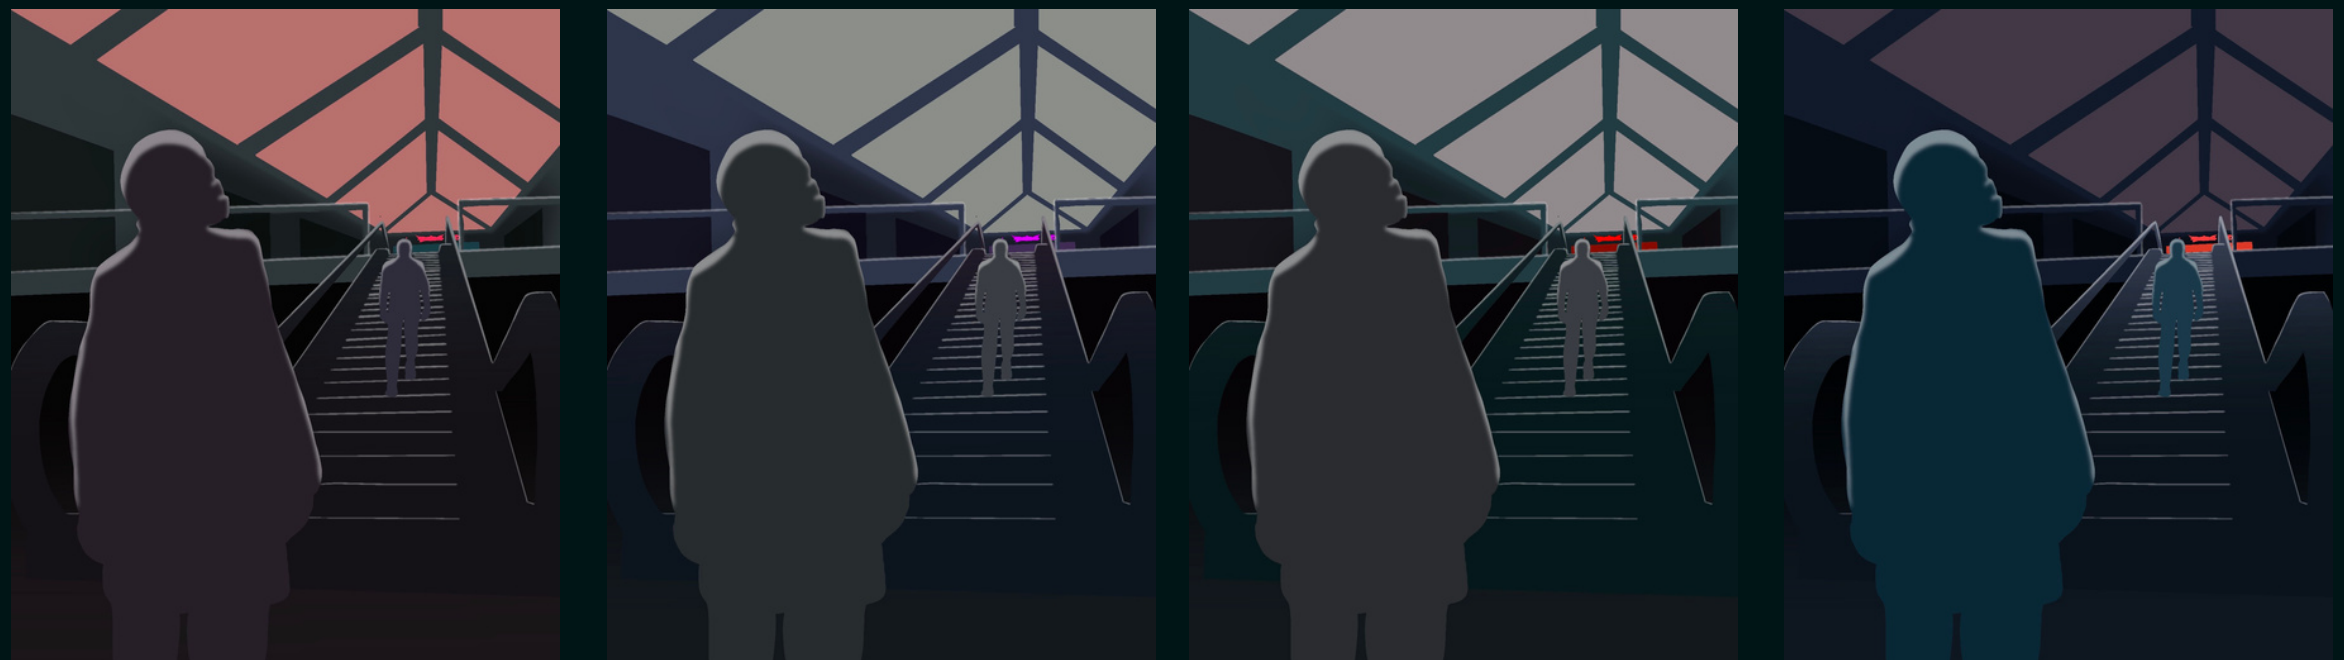

*First Rendition of Vitriolic and Pre work

KJ ILLUSTRATION

Dr. Sleep Paralysis

Based off of the concept of sleep paralysis demons, a malevolent presence that some experience lurking near them during an episode of sleep paralysis.

Digital Illustration
Art Studio Pro, Procreate,
Photoshop

Preliminary Work for Dr. Sleep Paralysis

Desolate

This piece is loosely based on the characters Hansel and Gretel from the Grimm's Fairy Tales. This rendition is set in an abandoned mall during a post apocalyptic nuclear winter.

Digital Illustration
Art Studio Pro, Procreate,
Photoshop

KJ ILLUSTRATION

Preliminary Work for Desolate

Kneel Before Your Queen

Lilith, a female figure found in Mesopotamian and Judaic mythology who is sometimes referred to as Satan's Concubine, The Mother of all Demons.