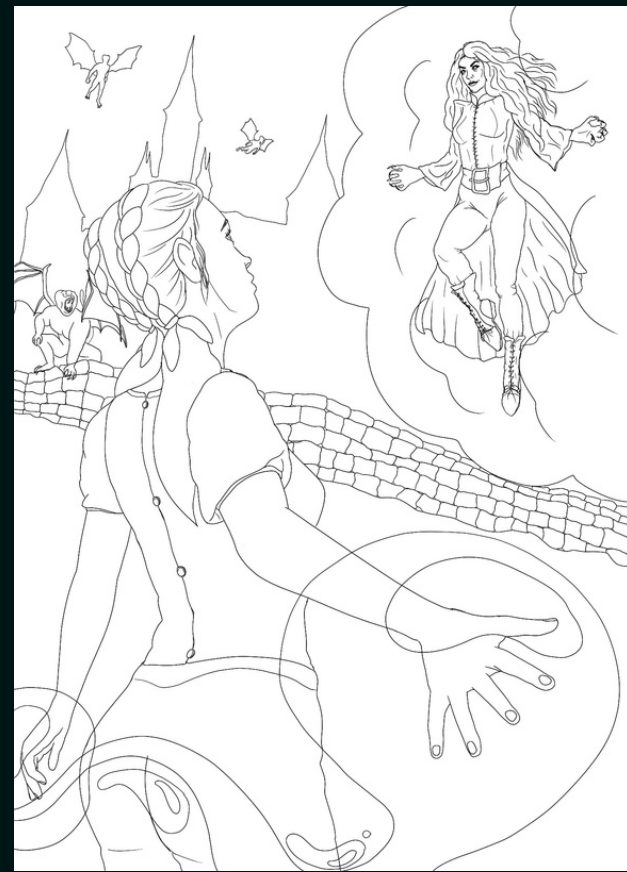

For additional information, please contact me via one of the social links above

CHARACTER AND PROP DESIGNS

Velma Dankley

A modernized, East Coast character concept design of Velma Dinkley from Scooby-Doo. This character sheets includes a 5 point character and head turnaround, 5 facial expressions, and 2 action poses.

FANTASY ILLUSTRATIONS

Vitriolic

A dark fantasy twist of Dorothy vs the Wicked Witch of the West from The Wizard of Oz.

Digital Illustration
Art Studio Pro, Procreate,
Photoshop

Preliminary Work for Vitriolic

*First Rendition of Vitriolic and Pre work

KJ ILLUSTRATION

Dr. Sleep Paralysis

Based off of the concept of sleep paralysis demons, a malevolent presence that some experience lurking near them during an episode of sleep paralysis.

Digital Illustration
Art Studio Pro, Procreate,
Photoshop

Preliminary Work for Dr. Sleep Paralysis

Desolate

This piece is loosely based on the characters Hansel and Gretel from the Grimm's Fairy Tales. This rendition is set in an abandoned mall during a post apocalyptic nuclear winter.