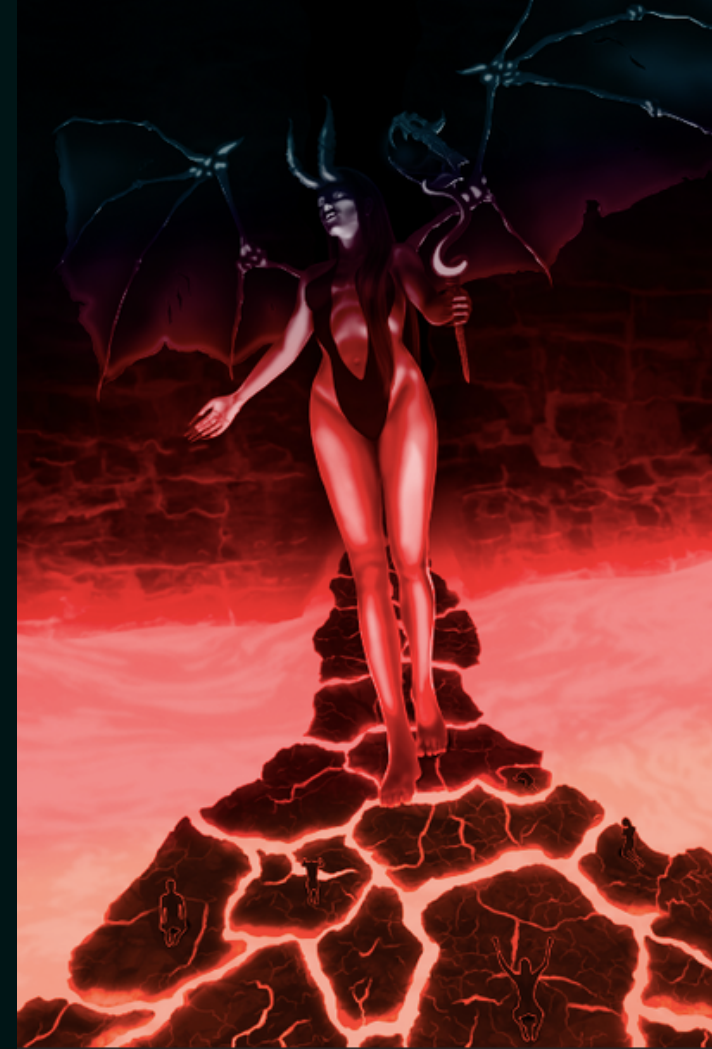

Preliminary Work for Kneel Before Your Queen

*Kneel Before Your Queen is a reimagining of one of my previous illustrations, Lilith the Queen of Hell