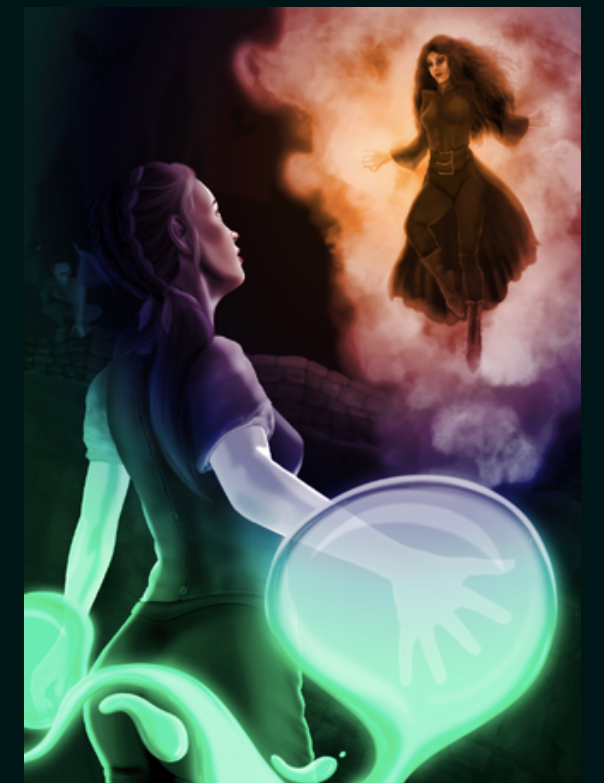

FANTASY ILLUSTRATIONS

Vitriolic

A dark fantasy twist of Dorothy vs the Wicked Witch of the West from The Wizard of Oz.

Digital Illustration
Art Studio Pro, Procreate,
Photoshop

Preliminary Work for Vitriolic

*First Rendition of Vitriolic and Pre work

KJ ILLUSTRATION

Dr. Sleep Paralysis

Based off of the concept of sleep paralysis demons, a malevolent presence that some experience lurking near them during an episode of sleep paralysis.

Digital Illustration
Art Studio Pro, Procreate,
Photoshop

Preliminary Work for Dr. Sleep Paralysis

Desolate

This piece is loosely based on the characters Hansel and Gretel from the Grimm's Fairy Tales. This rendition is set in an abandoned mall during a post apocalyptic nuclear winter.

Digital Illustration
Art Studio Pro, Procreate,
Photoshop

KJ ILLUSTRATION

Preliminary Work for Desolate

Kneel Before Your Queen

Lilith, a female figure found in Mesopotamian and Judaic mythology who is sometimes referred to as Satan's Concubine, The Mother of all Demons.